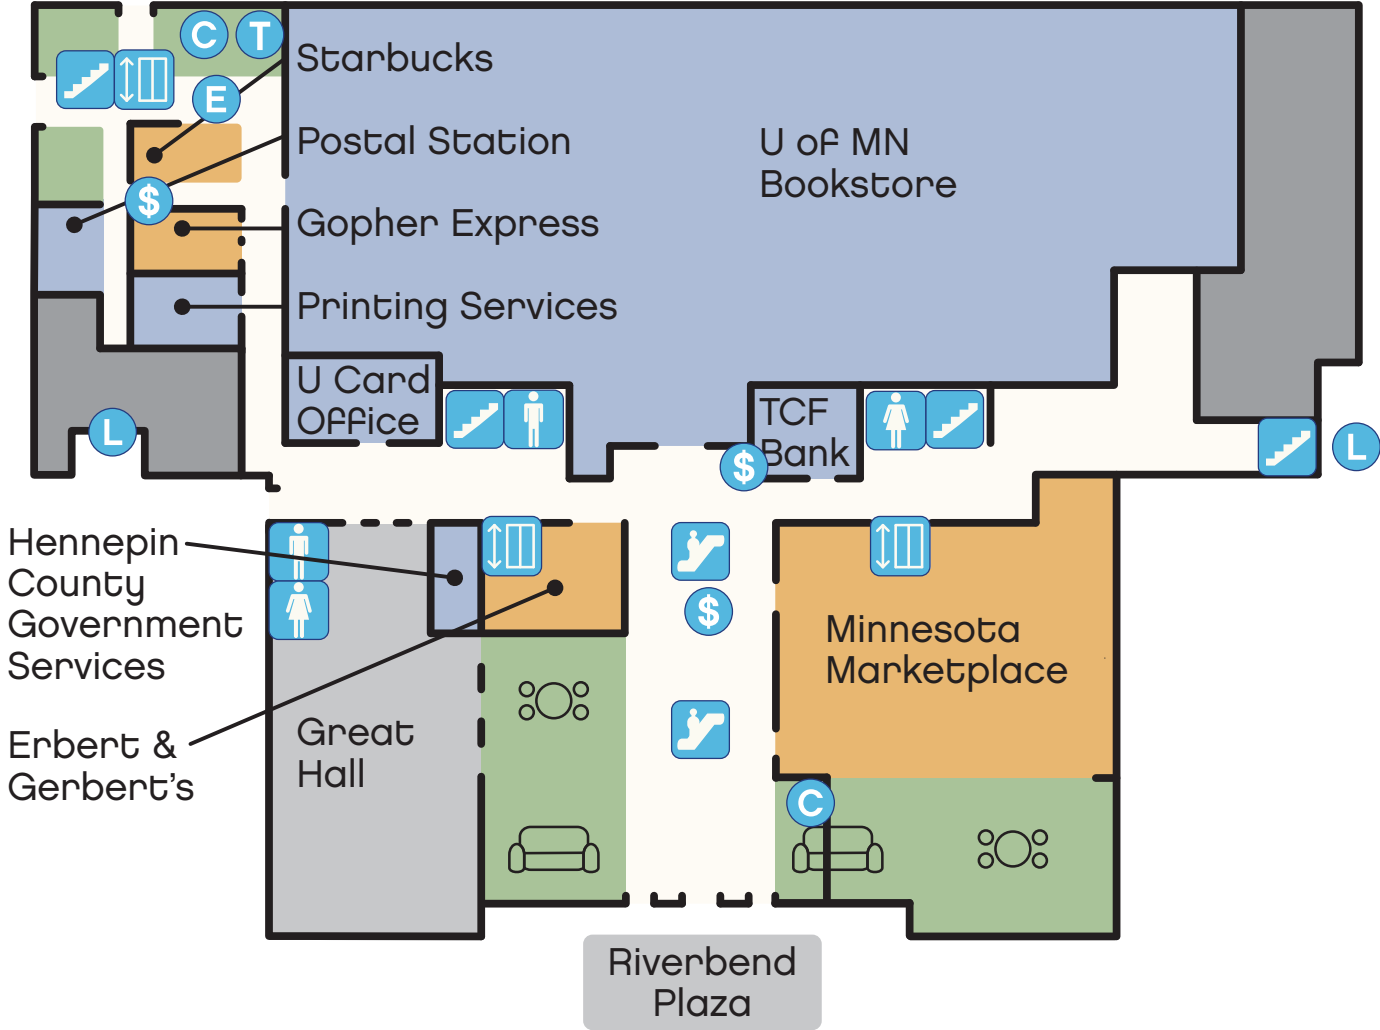

Basement

Coffman Memorial Union

Key

- | | | | | | | | |
|--|--------------|--|-----------------------------|--|----------------|--|-------------------------|
| | Restrooms | | Food | | ATM | | Pay Phone |
| | Stairs | | Convenient Services | | Vending | | TTD Pay Phone |
| | Escalator | | Lounge & Study Spaces | | Lockers | | Campus Phone |
| | Elevator | | Reservable Space | | Internet Kiosk | | Metro Transit Schedules |
| | Lounge Space | | Departments | | Loading Dock | | |
| | Study Space | | Student Organization Spaces | | | | |

Ground Floor

Coffman Memorial Union

Key

- | | | | |
|--------------|-----------------------------|----------------|-------------------------|
| Restrooms | Food | ATM | Pay Phone |
| Stairs | Convenient Services | Vending | TTD Pay Phone |
| Escalator | Lounge & Study Spaces | Lockers | Campus Phone |
| Elevator | Reservable Space | Internet Kiosk | Metro Transit Schedules |
| Lounge Space | Departments | Loading Dock | |
| Study Space | Student Organization Spaces | | |

First Floor

Coffman Memorial Union

Key

- | | | | |
|--------------|-----------------------------|----------------|-------------------------|
| Restrooms | Food | ATM | Pay Phone |
| Stairs | Convenient Services | Vending | TTD Pay Phone |
| Escalator | Lounge & Study Spaces | Lockers | Campus Phone |
| Elevator | Reservable Space | Internet Kiosk | Metro Transit Schedules |
| Lounge Space | Departments | Loading Dock | |
| Study Space | Student Organization Spaces | | |