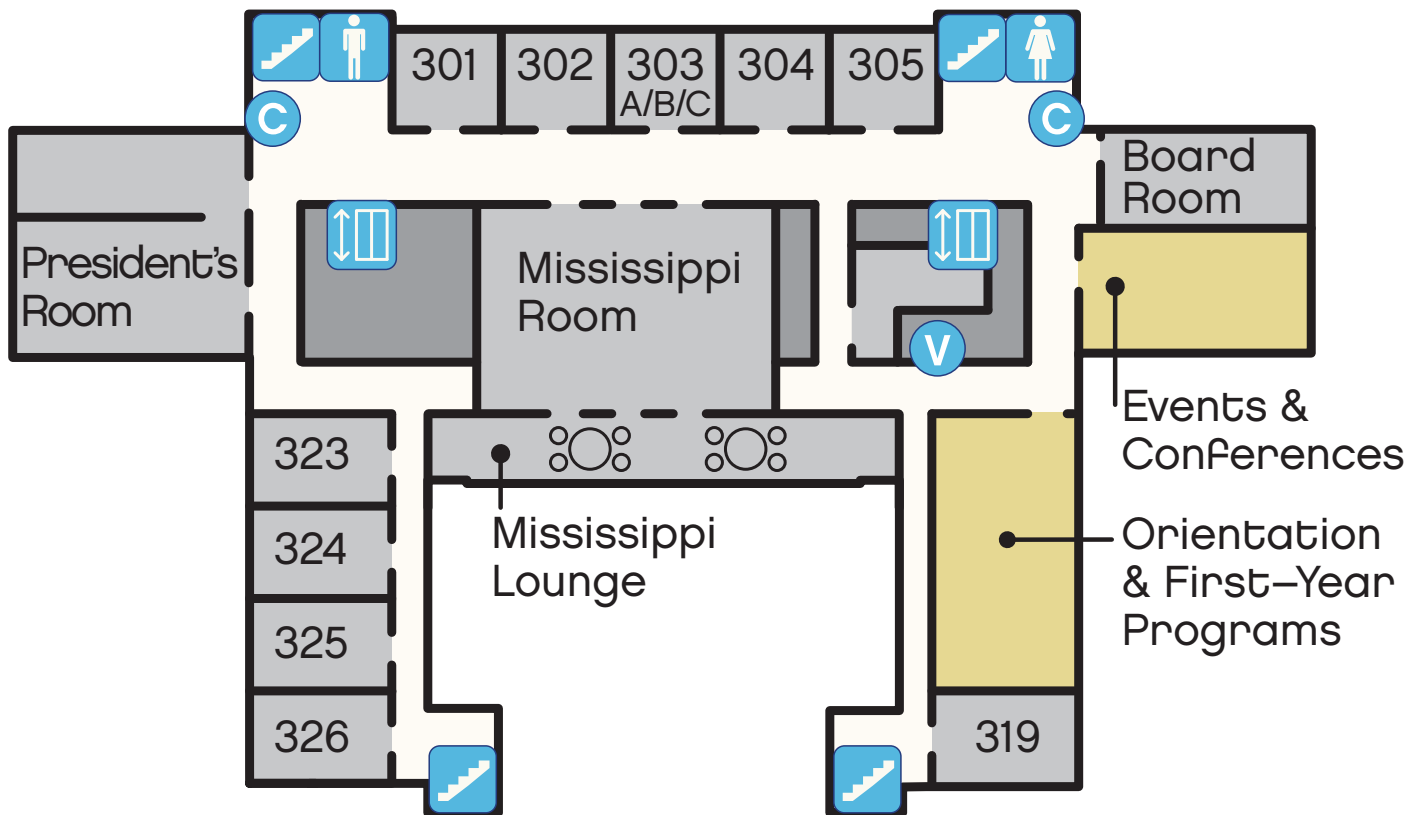

Ground Floor

Coffman Memorial Union

Key

- | | | | |
|--------------|-----------------------------|----------------|-------------------------|
| Restrooms | Food | ATM | Pay Phone |
| Stairs | Convenient Services | Vending | TTD Pay Phone |
| Escalator | Lounge & Study Spaces | Lockers | Campus Phone |
| Elevator | Reservable Space | Internet Kiosk | Metro Transit Schedules |
| Lounge Space | Departments | Loading Dock | |
| Study Space | Student Organization Spaces | | |

First Floor

Coffman Memorial Union

Key

- | | | | |
|--------------|-----------------------------|----------------|-------------------------|
| Restrooms | Food | ATM | Pay Phone |
| Stairs | Convenient Services | Vending | TTD Pay Phone |
| Escalator | Lounge & Study Spaces | Lockers | Campus Phone |
| Elevator | Reservable Space | Internet Kiosk | Metro Transit Schedules |
| Lounge Space | Departments | Loading Dock | |
| Study Space | Student Organization Spaces | | |

Third Floor

Coffman Memorial Union

Key

- | | | | | | | | |
|--|--------------|--|-----------------------------|--|----------------|--|-------------------------|
| | Restrooms | | Food | | ATM | | Pay Phone |
| | Stairs | | Convenient Services | | Vending | | TTD Pay Phone |
| | Escalator | | Lounge & Study Spaces | | Lockers | | Campus Phone |
| | Elevator | | Reservable Space | | Internet Kiosk | | Metro Transit Schedules |
| | Lounge Space | | Departments | | Loading Dock | | |
| | Study Space | | Student Organization Spaces | | | | |