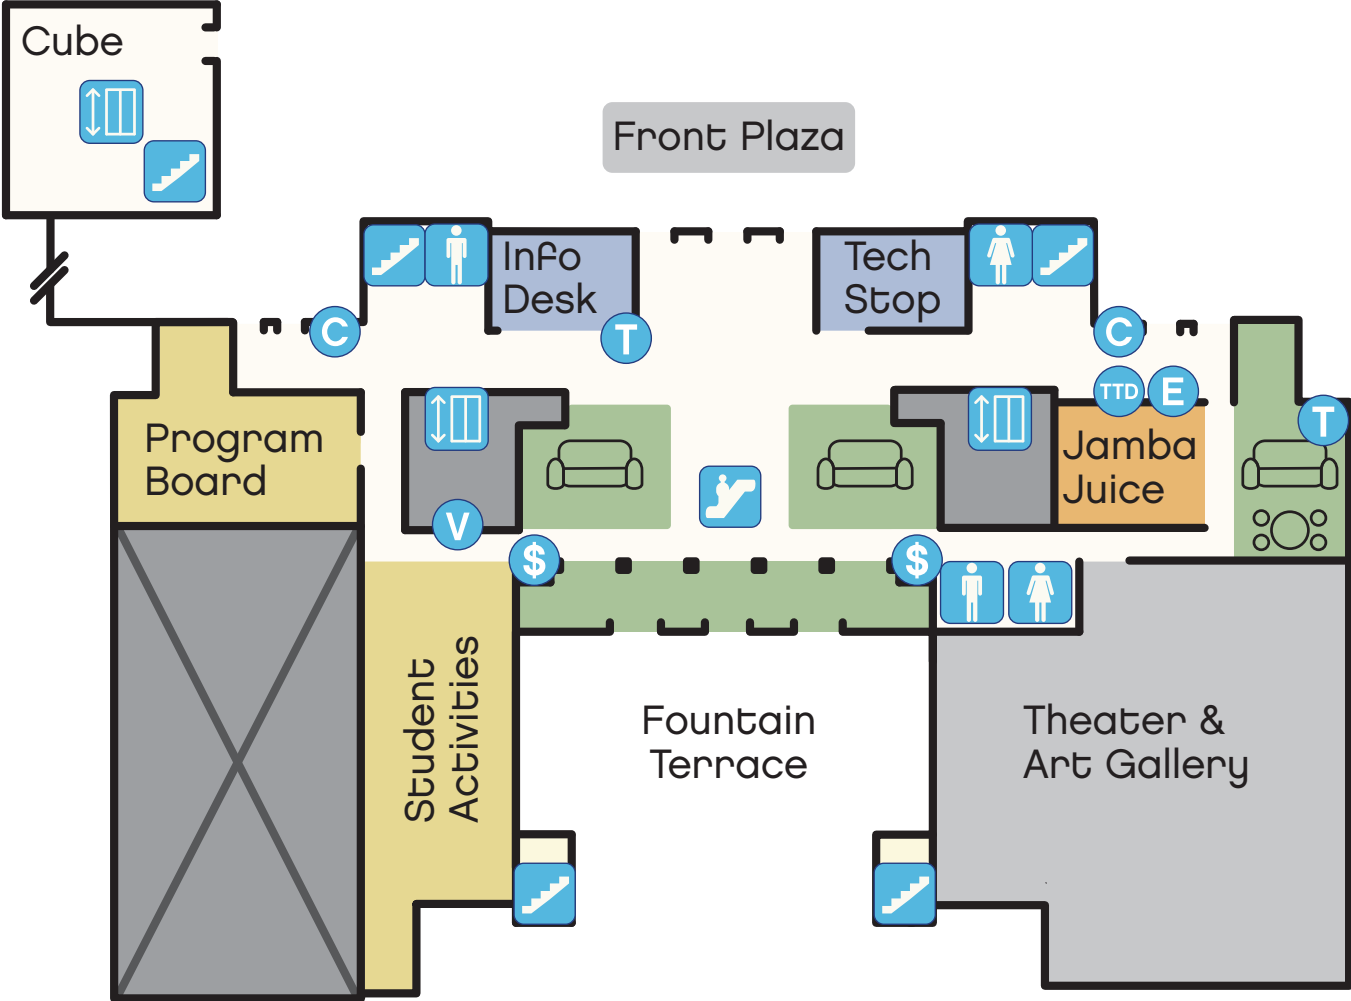

Basement

Coffman Memorial Union

Key

- | | | | | | | | |
|--|--------------|--|-----------------------------|--|----------------|--|-------------------------|
| | Restrooms | | Food | | ATM | | Pay Phone |
| | Stairs | | Convenient Services | | Vending | | TTD Pay Phone |
| | Escalator | | Lounge & Study Spaces | | Lockers | | Campus Phone |
| | Elevator | | Reservable Space | | Internet Kiosk | | Metro Transit Schedules |
| | Lounge Space | | Departments | | Loading Dock | | |
| | Study Space | | Student Organization Spaces | | | | |

Ground Floor

Coffman Memorial Union

Key

- | | | | |
|--------------|-----------------------------|----------------|-------------------------|
| Restrooms | Food | ATM | Pay Phone |
| Stairs | Convenient Services | Vending | TTD Pay Phone |
| Escalator | Lounge & Study Spaces | Lockers | Campus Phone |
| Elevator | Reservable Space | Internet Kiosk | Metro Transit Schedules |
| Lounge Space | Departments | Loading Dock | |
| Study Space | Student Organization Spaces | | |

First Floor

Coffman Memorial Union

Key

- | | | | |
|--------------|-----------------------------|----------------|-------------------------|
| Restrooms | Food | ATM | Pay Phone |
| Stairs | Convenient Services | Vending | TTD Pay Phone |
| Escalator | Lounge & Study Spaces | Lockers | Campus Phone |
| Elevator | Reservable Space | Internet Kiosk | Metro Transit Schedules |
| Lounge Space | Departments | Loading Dock | |
| Study Space | Student Organization Spaces | | |