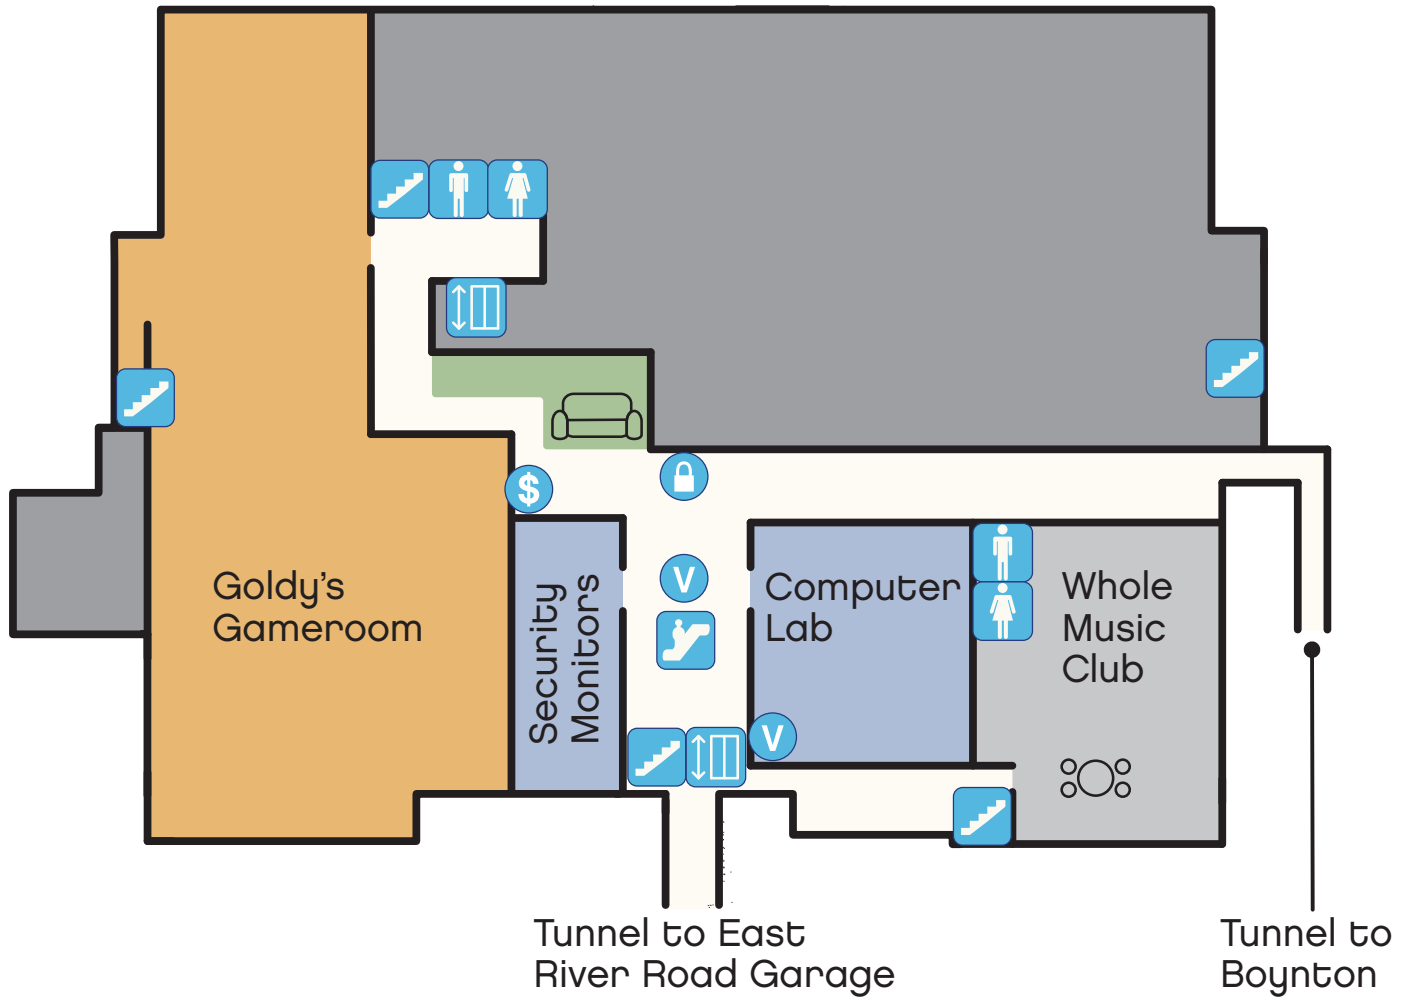

Basement

Coffman Memorial Union

Key

- | | | | | | | | |
|--|--------------|--|-----------------------------|--|----------------|--|-------------------------|
| | Restrooms | | Food | | ATM | | Pay Phone |
| | Stairs | | Convenient Services | | Vending | | TTD Pay Phone |
| | Escalator | | Lounge & Study Spaces | | Lockers | | Campus Phone |
| | Elevator | | Reservable Space | | Internet Kiosk | | Metro Transit Schedules |
| | Lounge Space | | Departments | | Loading Dock | | |
| | Study Space | | Student Organization Spaces | | | | |

Ground Floor

Coffman Memorial Union

Key

- | | | | |
|--------------|-----------------------------|----------------|-------------------------|
| Restrooms | Food | ATM | Pay Phone |
| Stairs | Convenient Services | Vending | TTD Pay Phone |
| Escalator | Lounge & Study Spaces | Lockers | Campus Phone |
| Elevator | Reservable Space | Internet Kiosk | Metro Transit Schedules |
| Lounge Space | Departments | Loading Dock | |
| Study Space | Student Organization Spaces | | |

First Floor

Coffman Memorial Union

Key

- | | | | |
|--------------|-----------------------------|----------------|-------------------------|
| Restrooms | Food | ATM | Pay Phone |
| Stairs | Convenient Services | Vending | TTD Pay Phone |
| Escalator | Lounge & Study Spaces | Lockers | Campus Phone |
| Elevator | Reservable Space | Internet Kiosk | Metro Transit Schedules |
| Lounge Space | Departments | Loading Dock | |
| Study Space | Student Organization Spaces | | |