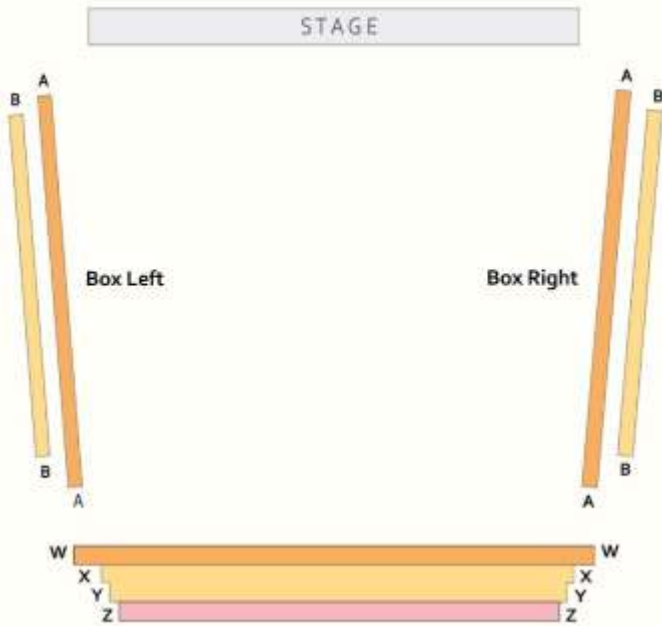

Twin Cities Gay Men's Chorus

Season Ticket price zones

TED MANN CONCERT HALL

Golden Circle Seating Area

Price 1 Seating Area

Price 2 Seating Area

ORCHESTRA (MAIN FLOOR)

TIER 1

MEZZANINE

TIER 2