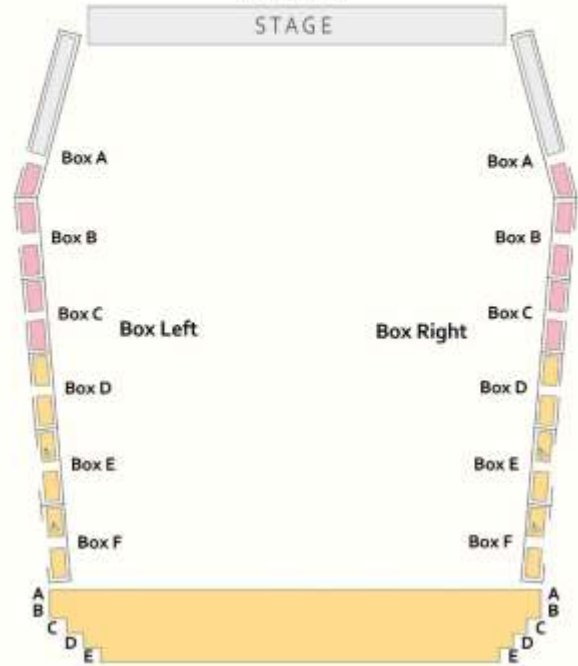

Twin Cities Gay Men's Chorus

Season Ticket price zones

TED MANN CONCERT HALL

Golden Circle Seating Area

Price 1 Seating Area

Price 2 Seating Area

ORCHESTRA (MAIN FLOOR)

TIER 1

MEZZANINE

TIER 2